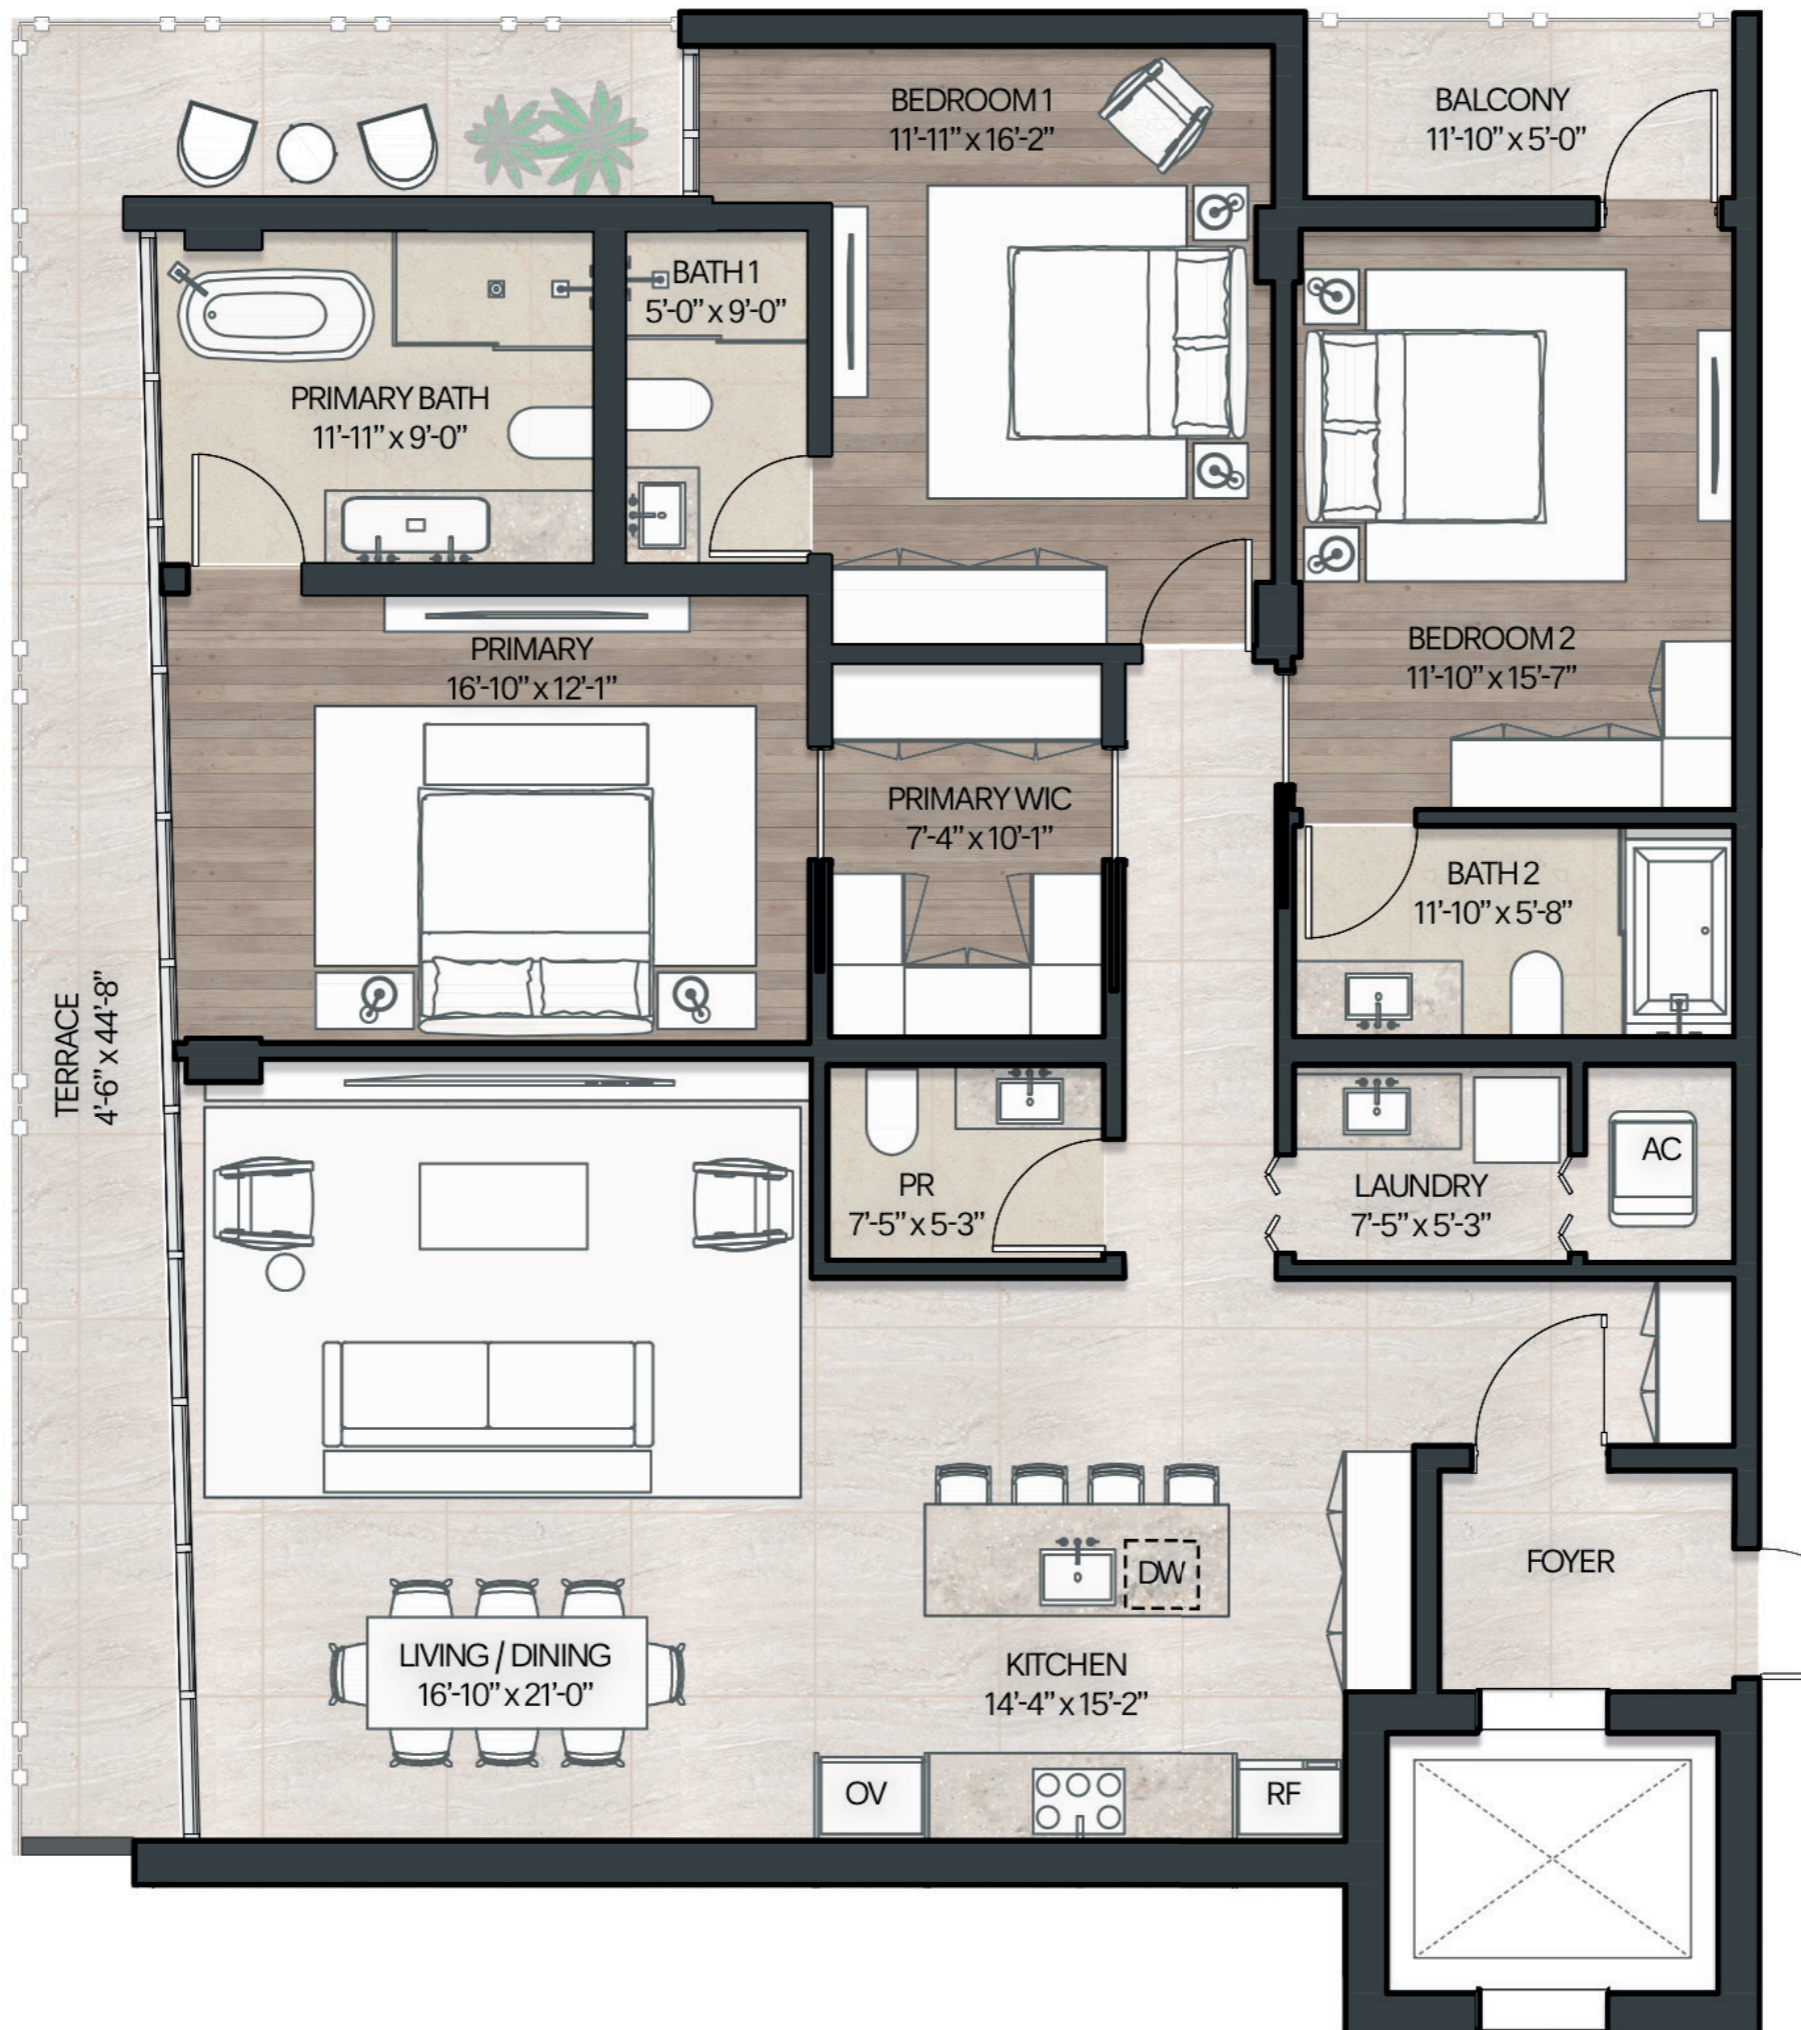

CANOPY & BAY VIEWS

Residence 3C Level 3

3 Bedrooms
3 Bathrooms
Powder Room

Indoor Area: 1,944 ft² / 181 m²
Outdoor Area: 332 ft² / 31 m²
Total Area: 2,276 ft² / 212 m²

CANOPY & BAY VIEWS

Residence 3D Level 3

3 Bedrooms
3 Bathrooms
Powder Room

Indoor Area: 1,905 ft² / 177 m²
Outdoor Area: 948 ft² / 88m²
Total Area: 2,853 ft² / 265 m²

CANOPY & BAY VIEWS

CANOPY & BAY VIEWS

Residence 4A Level 4

3 Bedrooms
3 Bathrooms
Powder Room

Indoor Area: 1,940 ft² / 180 m²
Outdoor Area: 331 ft² / 31 m²
Total Area: 2,271 ft² / 211 m²

Residence 4B Level 4

3 Bedrooms
3 Bathrooms
Powder Room

Indoor Area: 1,926 ft² / 179 m²
Outdoor Area: 307 ft² / 29 m²
Total Area: 2,233 ft² / 208 m²

Indoor Area: 1,905 ft² / 177 m²
Outdoor Area: 307 ft² / 29 m²
Total Area: 2,212 ft² / 206 m²

CANOPY & BAY VIEWS

CANOPY & BAY VIEWS