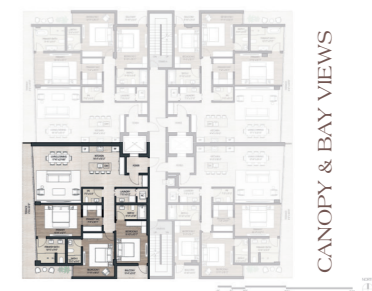

CANOPY & BAY VIEWS

Residence 3C Level 3

3 Bedrooms
3 Bathrooms
Powder Room

Indoor Area: 1,944 ft² / 181 m²
Outdoor Area: 332 ft² / 31 m²
Total Area: 2,276 ft² / 212 m²

CANOPY & BAY VIEWS

Residence 3D Level 3

3 Bedrooms
3 Bathrooms
Powder Room

Indoor Area: 1,905 ft² / 177 m²
Outdoor Area: 948 ft² / 88m²
Total Area: 2,853 ft² / 265 m²

CANOPY & BAY VIEWS

CANOPY & BAY VIEWS

Residence 4A Level 4

3 Bedrooms
3 Bathrooms
Powder Room

Indoor Area: 1,940 ft² / 180 m²
Outdoor Area: 331 ft² / 31 m²
Total Area: 2,271 ft² / 211 m²

Residence 4B Level 4

3 Bedrooms
3 Bathrooms
Powder Room

Indoor Area: 1,926 ft² / 179 m²
Outdoor Area: 307 ft² / 29 m²
Total Area: 2,233 ft² / 208 m²

CANOPY & BAY VIEWS

Residence 4C Level 4

3 Bedrooms
3 Bathrooms
Powder Room

Indoor Area: 1,944 ft² / 181 m²
Outdoor Area: 332 ft² / 31 m²
Total Area: 2,276 ft² / 212 m²

Residence 4D Level 4

3 Bedrooms
3 Bathrooms
Powder Room