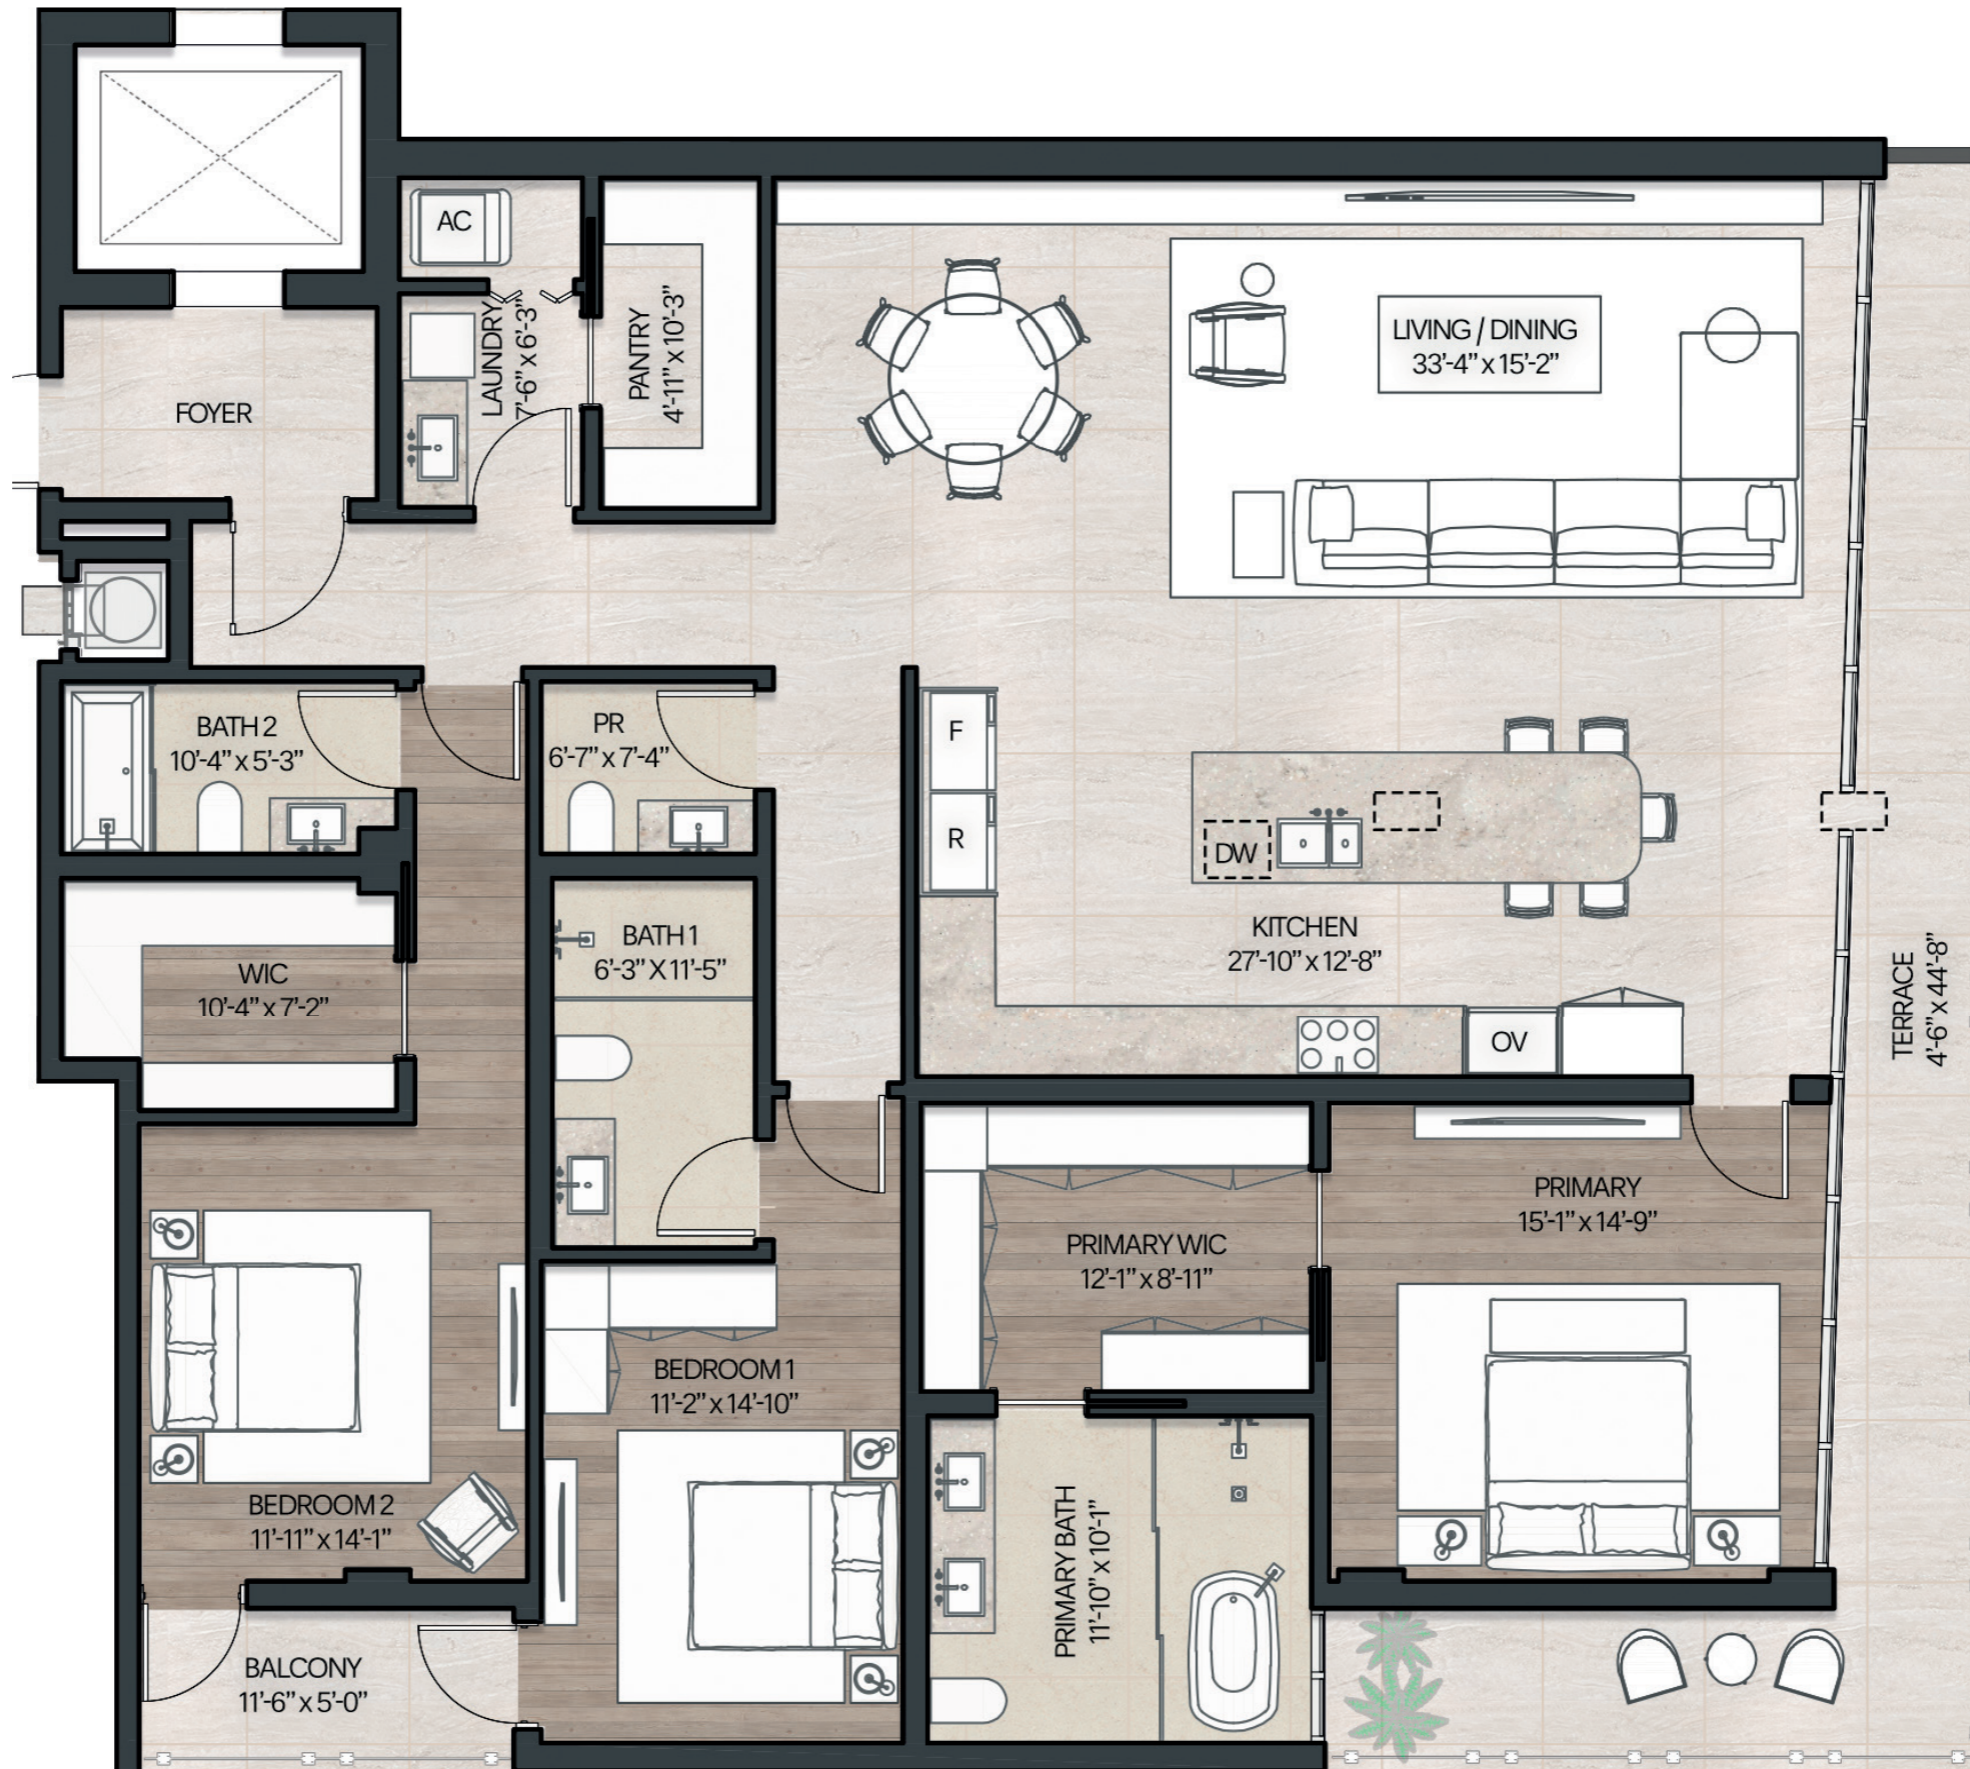

Residence 2A Level 2

3 Bedrooms
3 Bathrooms
Powder Room

Indoor Area: 1,946 ft² / 181 m²
Outdoor Area: 325 ft² / 30 m²
Total Area: 2,271 ft² / 211 m²

CANOPY & BAY VIEWS

Residence 2B Level 2

3 Bedrooms
3 Bathrooms
Powder Room

Indoor Area: 2,548 ft² / 237 m²
Outdoor Area: 319 ft² / 30 m²
Total Area: 2,867 ft² / 267 m²

CANOPY & BAY VIEWS

CANOPY & BAY VIEWS

Residence 2C Level 2

3 Bedrooms
3 Bathrooms
Powder Room

Indoor Area: 1,945 ft² / 181 m²
Outdoor Area: 331 ft² / 31 m²
Total Area: 2,276 ft² / 212 m²

CANOPY & BAY VIEWS

Residence 2D Level 2

3 Bedrooms
3 Bathrooms
Powder Room

Indoor Area: 2,544 ft² / 236 m²
Outdoor Area: 325 ft² / 30 m²
Total Area: 2,869 ft² / 266 m²

CANOPY & BAY VIEWS

Residence 3A Level 3

3 Bedrooms
3 Bathrooms
Powder Room

Indoor Area: 1,940 ft² / 180 m²
Outdoor Area: 331 ft² / 31 m²
Total Area: 2,271 ft² / 211 m²

CANOPY & BAY VIEWS

Residence 3B Level 3

3 Bedrooms
3 Bathrooms
Powder Room

Indoor Area: 1,926 ft² / 179 m²
Outdoor Area: 956 ft² / 89 m²
Total Area: 2,882 ft² / 268 m²