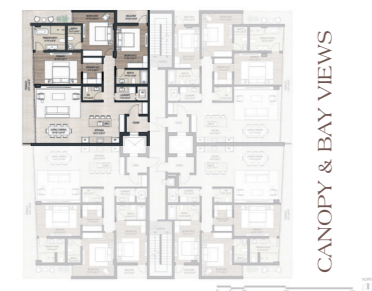

CANOPY & BAY VIEWS

Residence 3C Level 3

3 Bedrooms
3 Bathrooms
Powder Room

Indoor Area: 1,944 ft² / 181 m²
Outdoor Area: 332 ft² / 31 m²
Total Area: 2,276 ft² / 212 m²

CANOPY & BAY VIEWS

Residence 3D Level 3

3 Bedrooms
3 Bathrooms
Powder Room

Indoor Area: 1,905 ft² / 177 m²
Outdoor Area: 948 ft² / 88m²
Total Area: 2,853 ft² / 265 m²

CANOPY & BAY VIEWS

CANOPY & BAY VIEWS

Residence 4A Level 4

3 Bedrooms
3 Bathrooms
Powder Room

Indoor Area: 1,940 ft² / 180 m²
Outdoor Area: 331 ft² / 31 m²
Total Area: 2,271 ft² / 211 m²

Residence 4B Level 4

3 Bedrooms
3 Bathrooms
Powder Room

Indoor Area: 1,926 ft² / 179 m²
Outdoor Area: 307 ft² / 29 m²
Total Area: 2,233 ft² / 208 m²

CANOPY & BAY VIEWS

Residence 4C Level 4

3 Bedrooms
3 Bathrooms
Powder Room

Indoor Area: 1,944 ft² / 181 m²
Outdoor Area: 332 ft² / 31 m²
Total Area: 2,276 ft² / 212 m²

Residence 4D Level 4

3 Bedrooms
3 Bathrooms
Powder Room