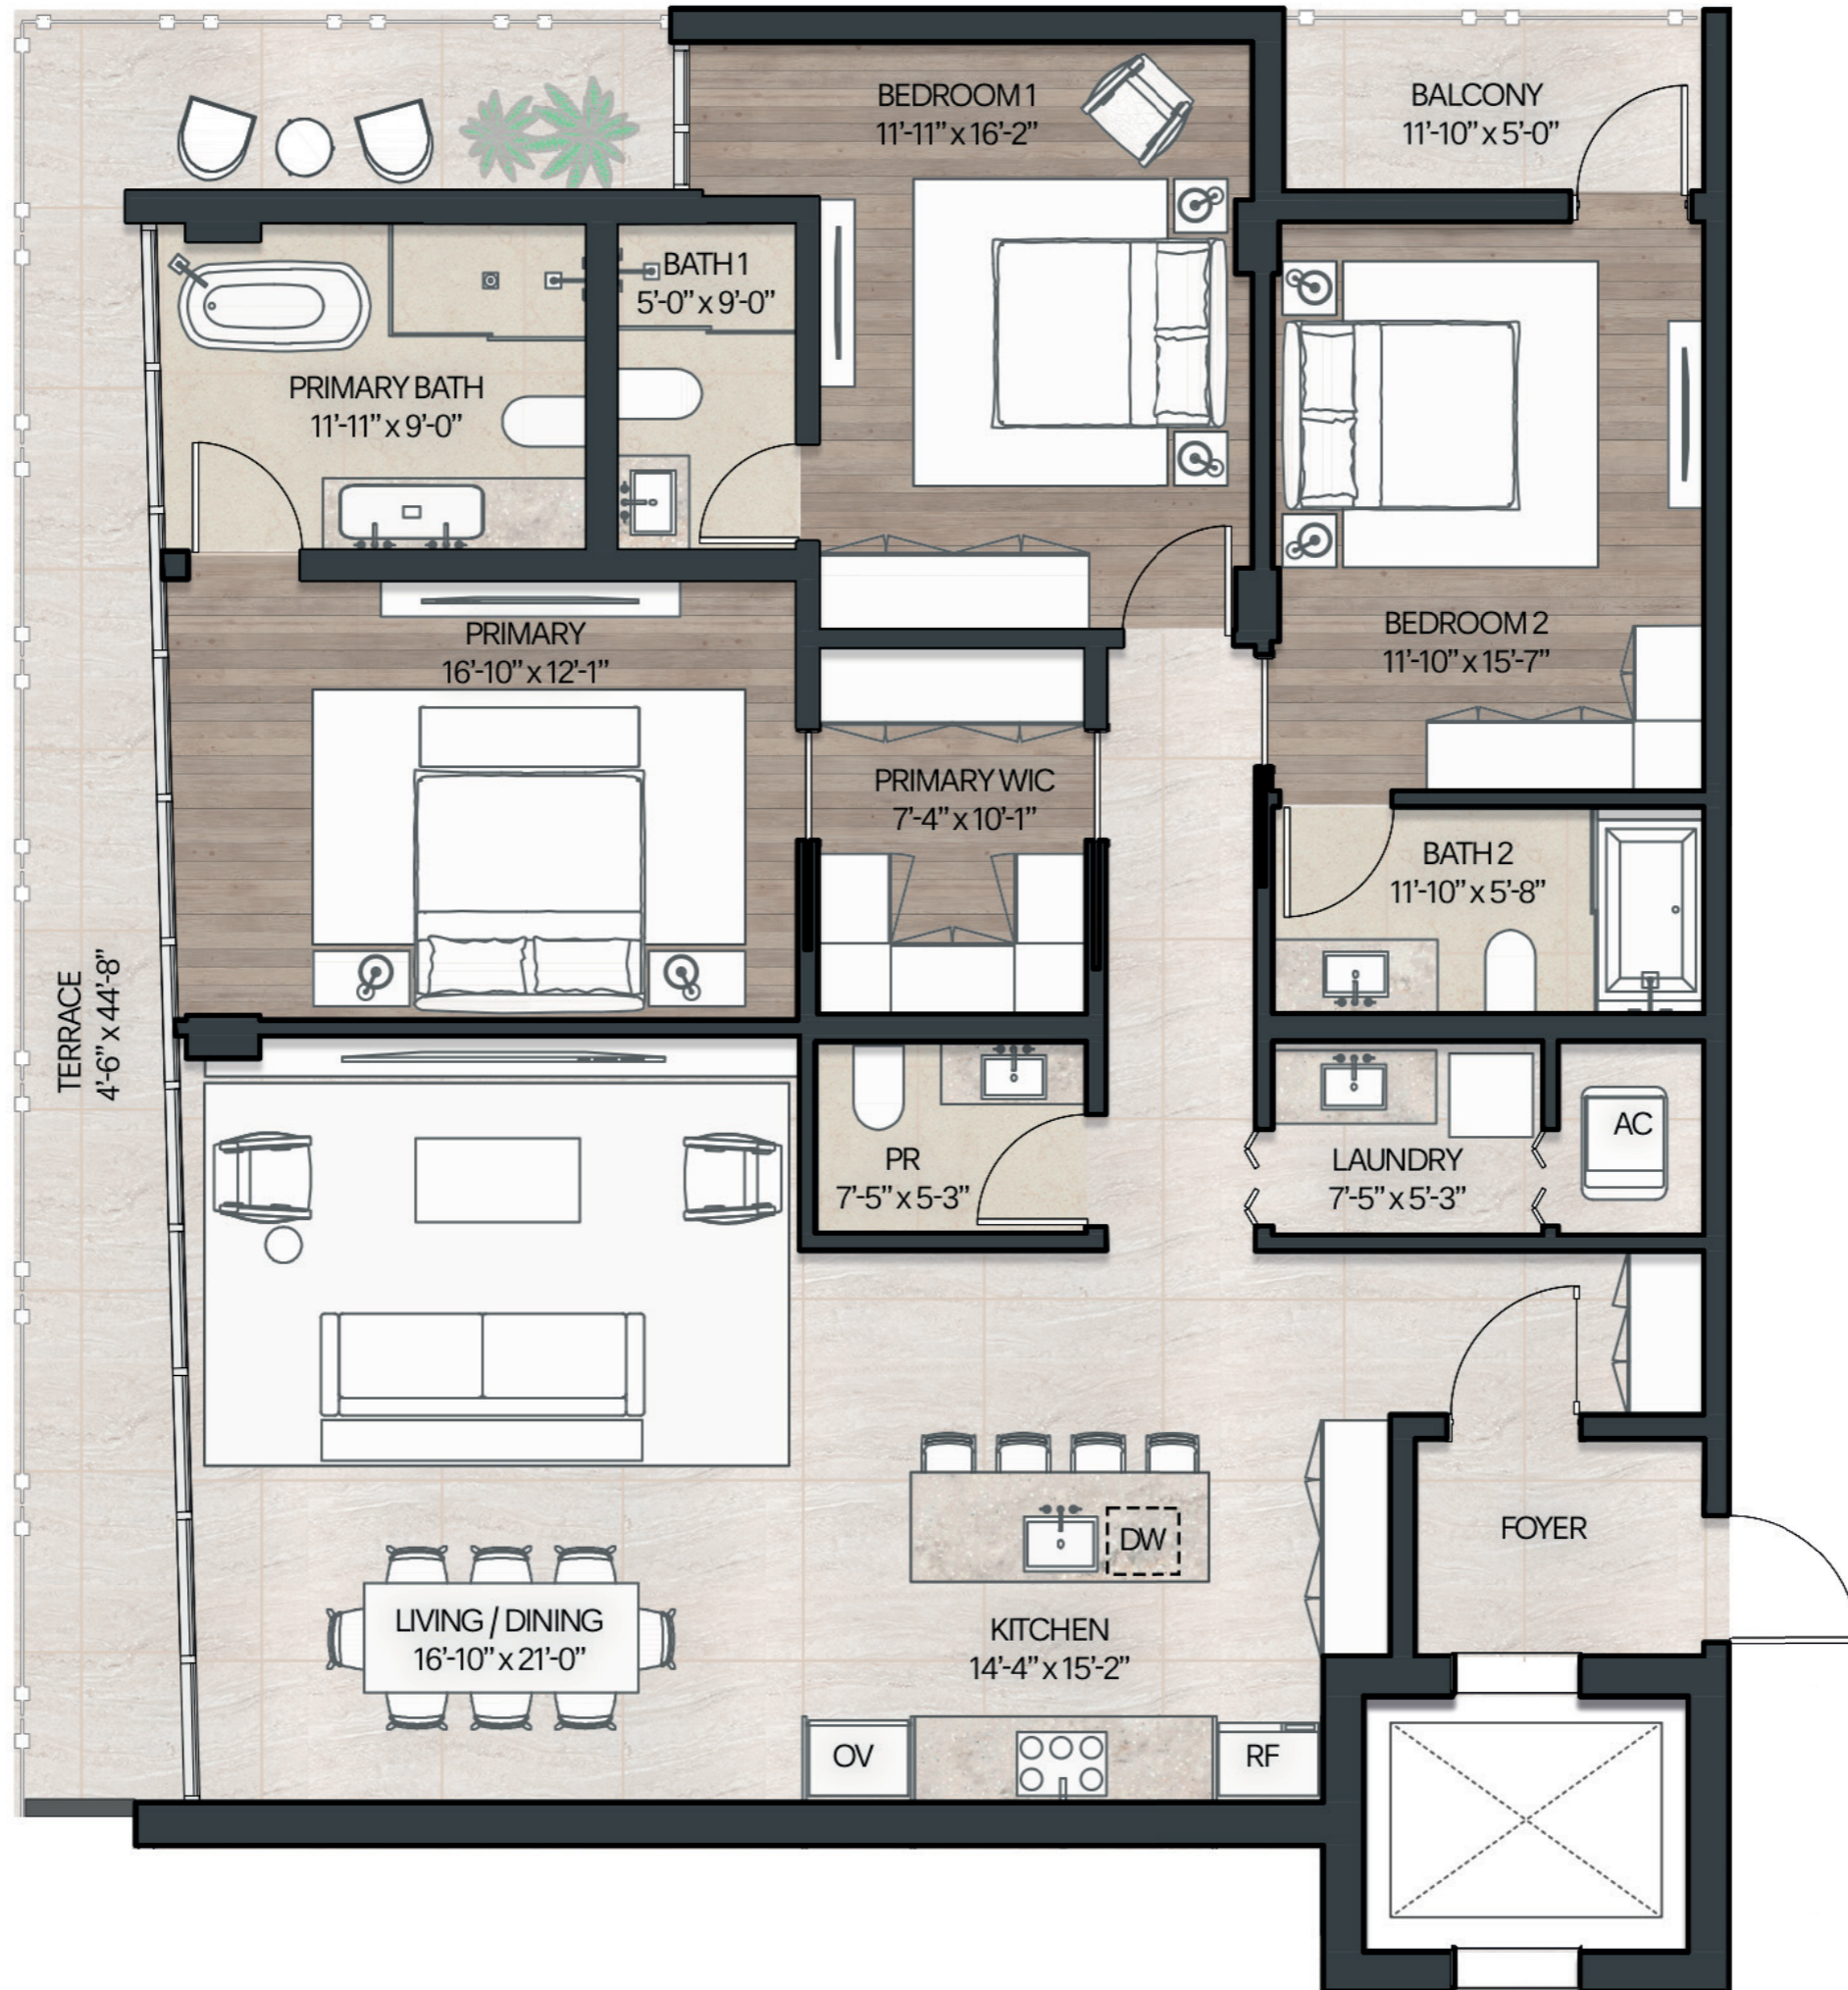

Residence 2A Level 2

3 Bedrooms
3 Bathrooms
Powder Room

Indoor Area: 1,946 ft² / 181 m²
Outdoor Area: 325 ft² / 30 m²
Total Area: 2,271 ft² / 211 m²

CANOPY & BAY VIEWS

Residence 2B Level 2

3 Bedrooms
3 Bathrooms
Powder Room

Indoor Area: 2,548 ft² / 237 m²
Outdoor Area: 319 ft² / 30 m²
Total Area: 2,867 ft² / 267 m²

CANOPY & BAY VIEWS

CANOPY & BAY VIEWS

Residence 2C Level 2

3 Bedrooms
3 Bathrooms
Powder Room

Indoor Area: 1,945 ft² / 181 m²
Outdoor Area: 331 ft² / 31 m²
Total Area: 2,276 ft² / 212 m²

CANOPY & BAY VIEWS

Residence 2D Level 2

3 Bedrooms
3 Bathrooms
Powder Room

Indoor Area: 2,544 ft² / 236 m²
Outdoor Area: 325 ft² / 30 m²
Total Area: 2,869 ft² / 266 m²

CANOPY & BAY VIEWS

Residence 3A Level 3

3 Bedrooms
3 Bathrooms
Powder Room

Indoor Area: 1,940 ft² / 180 m²
Outdoor Area: 331 ft² / 31 m²
Total Area: 2,271 ft² / 211 m²

CANOPY & BAY VIEWS

Residence 3B Level 3

3 Bedrooms
3 Bathrooms
Powder Room

Indoor Area: 1,926 ft² / 179 m²
Outdoor Area: 956 ft² / 89 m²
Total Area: 2,882 ft² / 268 m²