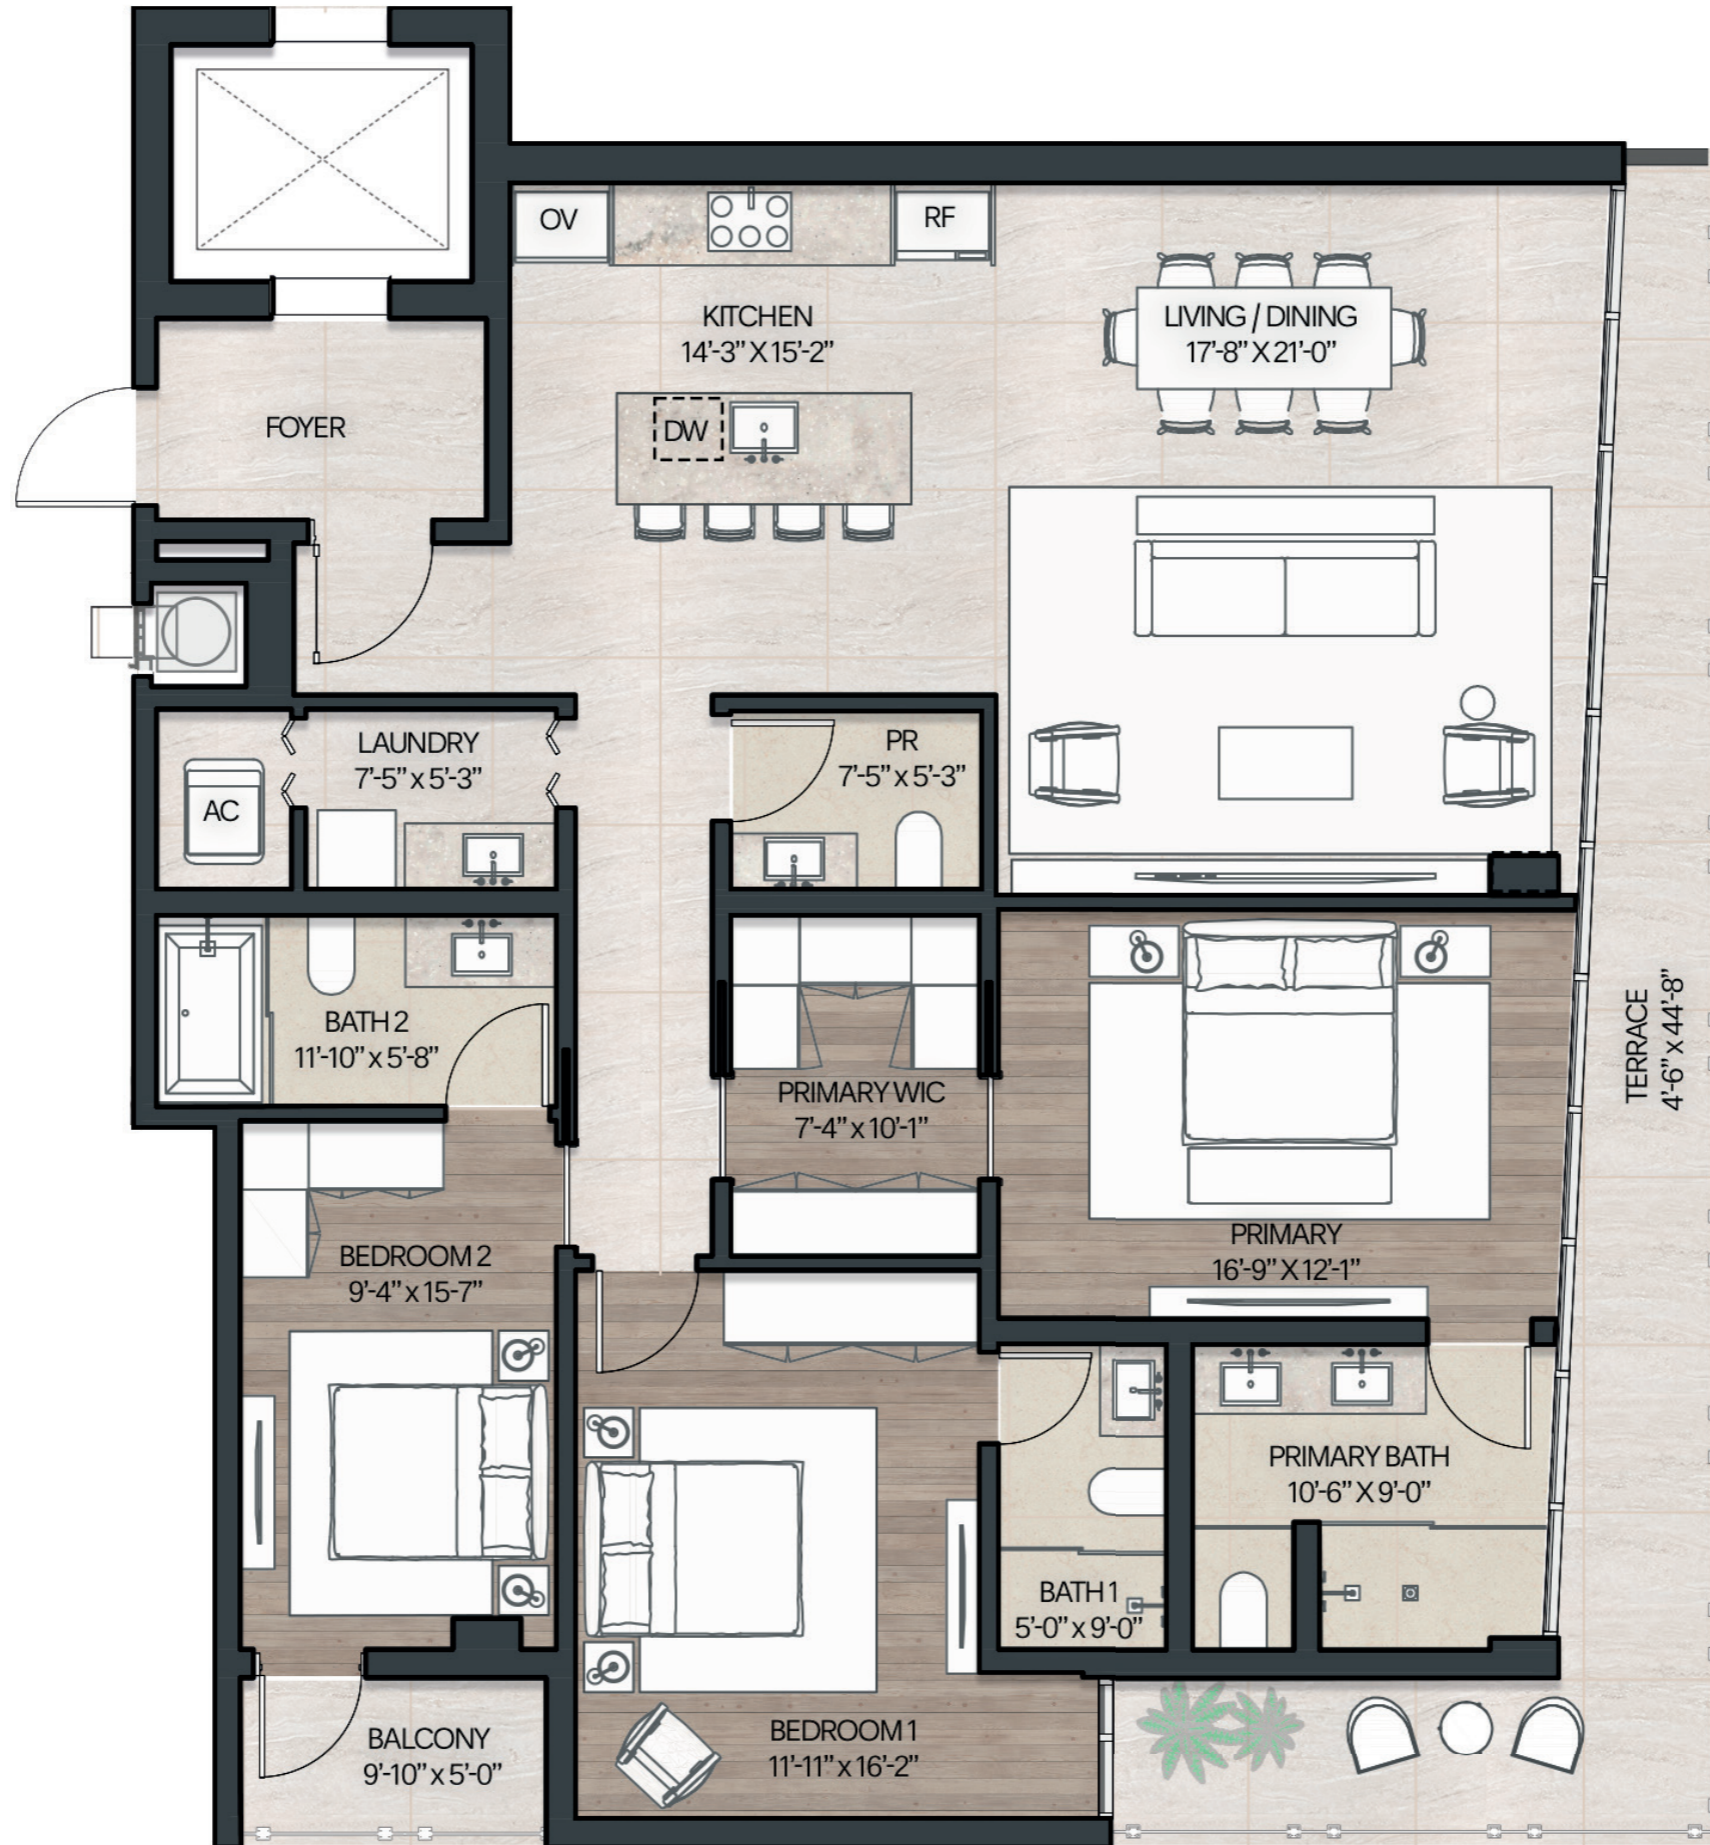

Residence 2A Level 2

3 Bedrooms
3 Bathrooms
Powder Room

Indoor Area: 1,946 ft² / 181 m²
Outdoor Area: 325 ft² / 30 m²
Total Area: 2,271 ft² / 211 m²

CANOPY & BAY VIEWS

Residence 2B Level 2

3 Bedrooms
3 Bathrooms
Powder Room

Indoor Area: 1,940 ft² / 180 m²
Outdoor Area: 331 ft² / 31 m²
Total Area: 2,271 ft² / 211 m²

Residence 4B Level 4

3 Bedrooms
3 Bathrooms
Powder Room

Indoor Area: 1,926 ft² / 179 m²
Outdoor Area: 307 ft² / 29 m²
Total Area: 2,233 ft² / 208 m²

CANOPY & BAY VIEWS

Residence 4C Level 4

3 Bedrooms
3 Bathrooms
Powder Room

Indoor Area: 1,944 ft² / 181 m²
Outdoor Area: 332 ft² / 31 m²
Total Area: 2,276 ft² / 212 m²

Residence 4D Level 4

3 Bedrooms
3 Bathrooms
Powder Room

Indoor Area: 1,905 ft² / 177 m²
Outdoor Area: 307 ft² / 29 m²
Total Area: 2,212 ft² / 206 m²

CANOPY & BAY VIEWS

CANOPY & BAY VIEWS