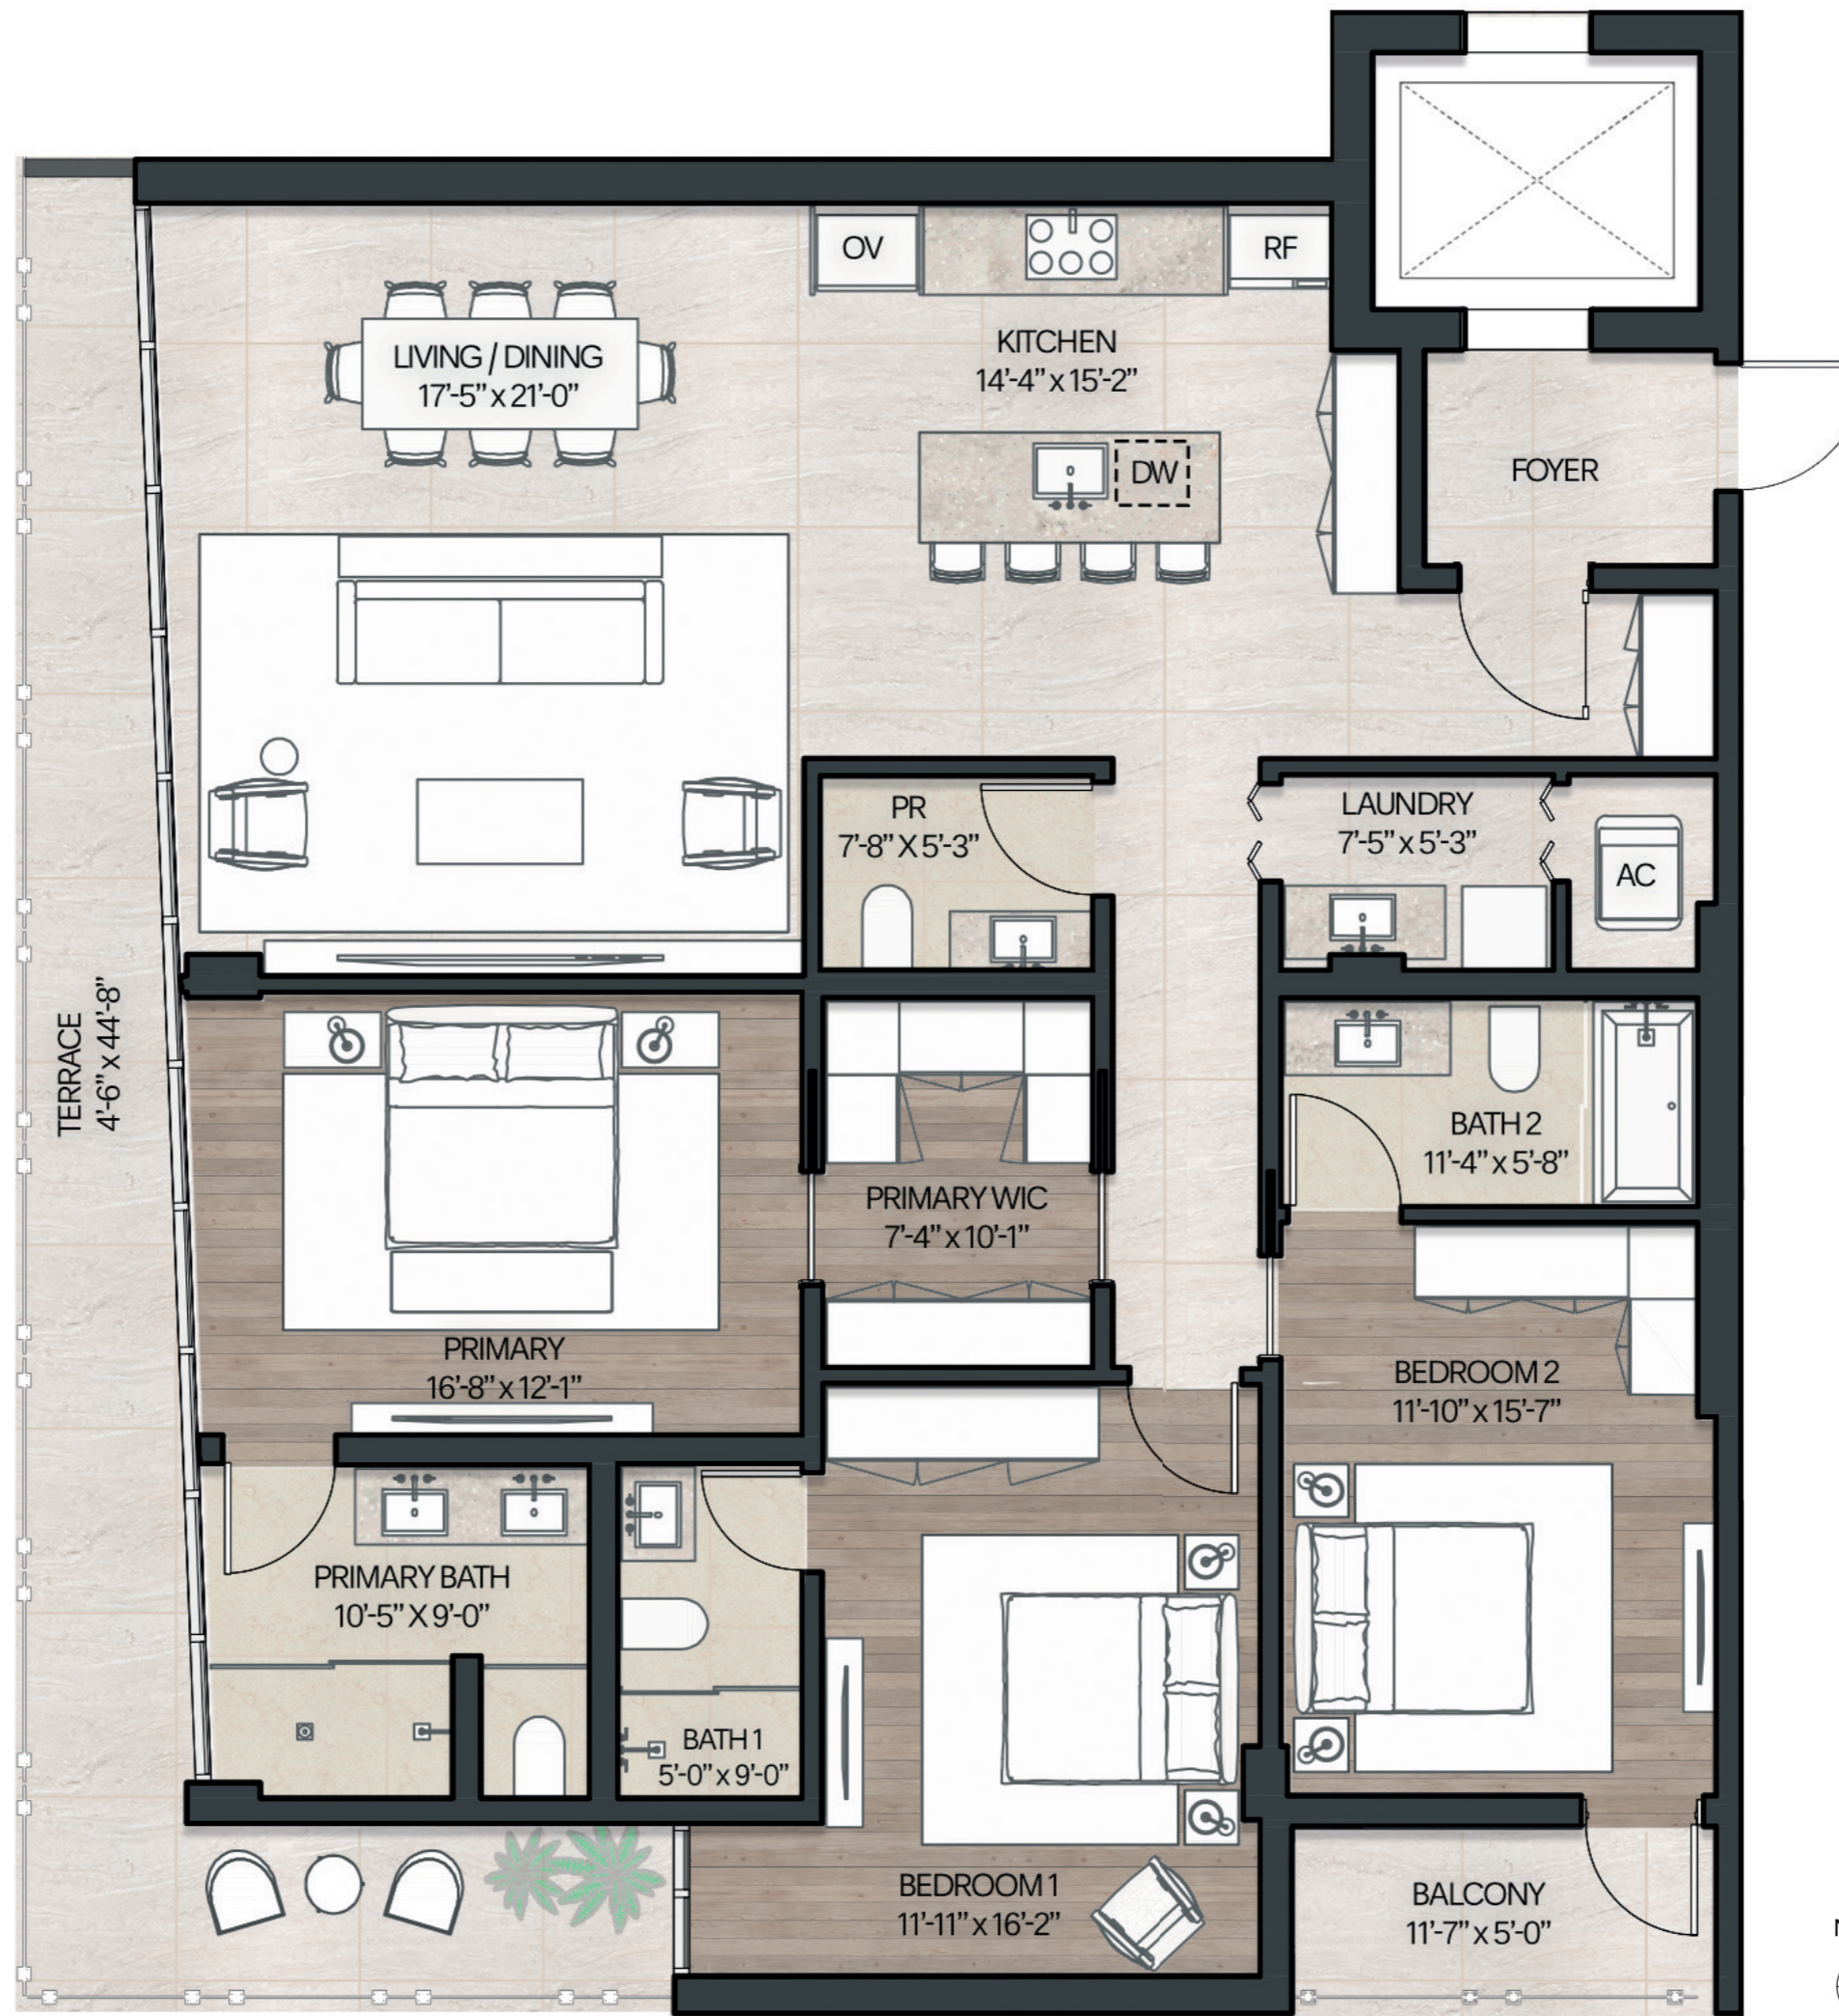

Residence 2A Level 2

3 Bedrooms
3 Bathrooms
Powder Room

Indoor Area: 1,946 ft² / 181 m²
Outdoor Area: 325 ft² / 30 m²
Total Area: 2,271 ft² / 211 m²

CANOPY & BAY VIEWS

Residence 2B Level 2

3 Bedrooms
3 Bathrooms
Powder Room

Indoor Area: 2,548 ft² / 237 m²
Outdoor Area: 319 ft² / 30 m²
Total Area: 2,867 ft² / 267 m²

CANOPY & BAY VIEWS

CANOPY & BAY VIEWS

Residence 2C Level 2

3 Bedrooms
3 Bathrooms
Powder Room

Indoor Area: 1,945 ft² / 181 m²
Outdoor Area: 331 ft² / 31 m²
Total Area: 2,276 ft² / 212 m²

CANOPY & BAY VIEWS

Residence 2D Level 2

3 Bedrooms
3 Bathrooms
Powder Room

Indoor Area: 2,544 ft² / 236 m²
Outdoor Area: 325 ft² / 30 m²
Total Area: 2,869 ft² / 266 m²

CANOPY & BAY VIEWS

Residence 3A Level 3

3 Bedrooms
3 Bathrooms
Powder Room

Indoor Area: 1,940 ft² / 180 m²
Outdoor Area: 331 ft² / 31 m²
Total Area: 2,271 ft² / 211 m²

CANOPY & BAY VIEWS

Residence 3B Level 3

3 Bedrooms
3 Bathrooms
Powder Room

Indoor Area: 1,926 ft² / 179 m²
Outdoor Area: 956 ft² / 89 m²
Total Area: 2,882 ft² / 268 m²