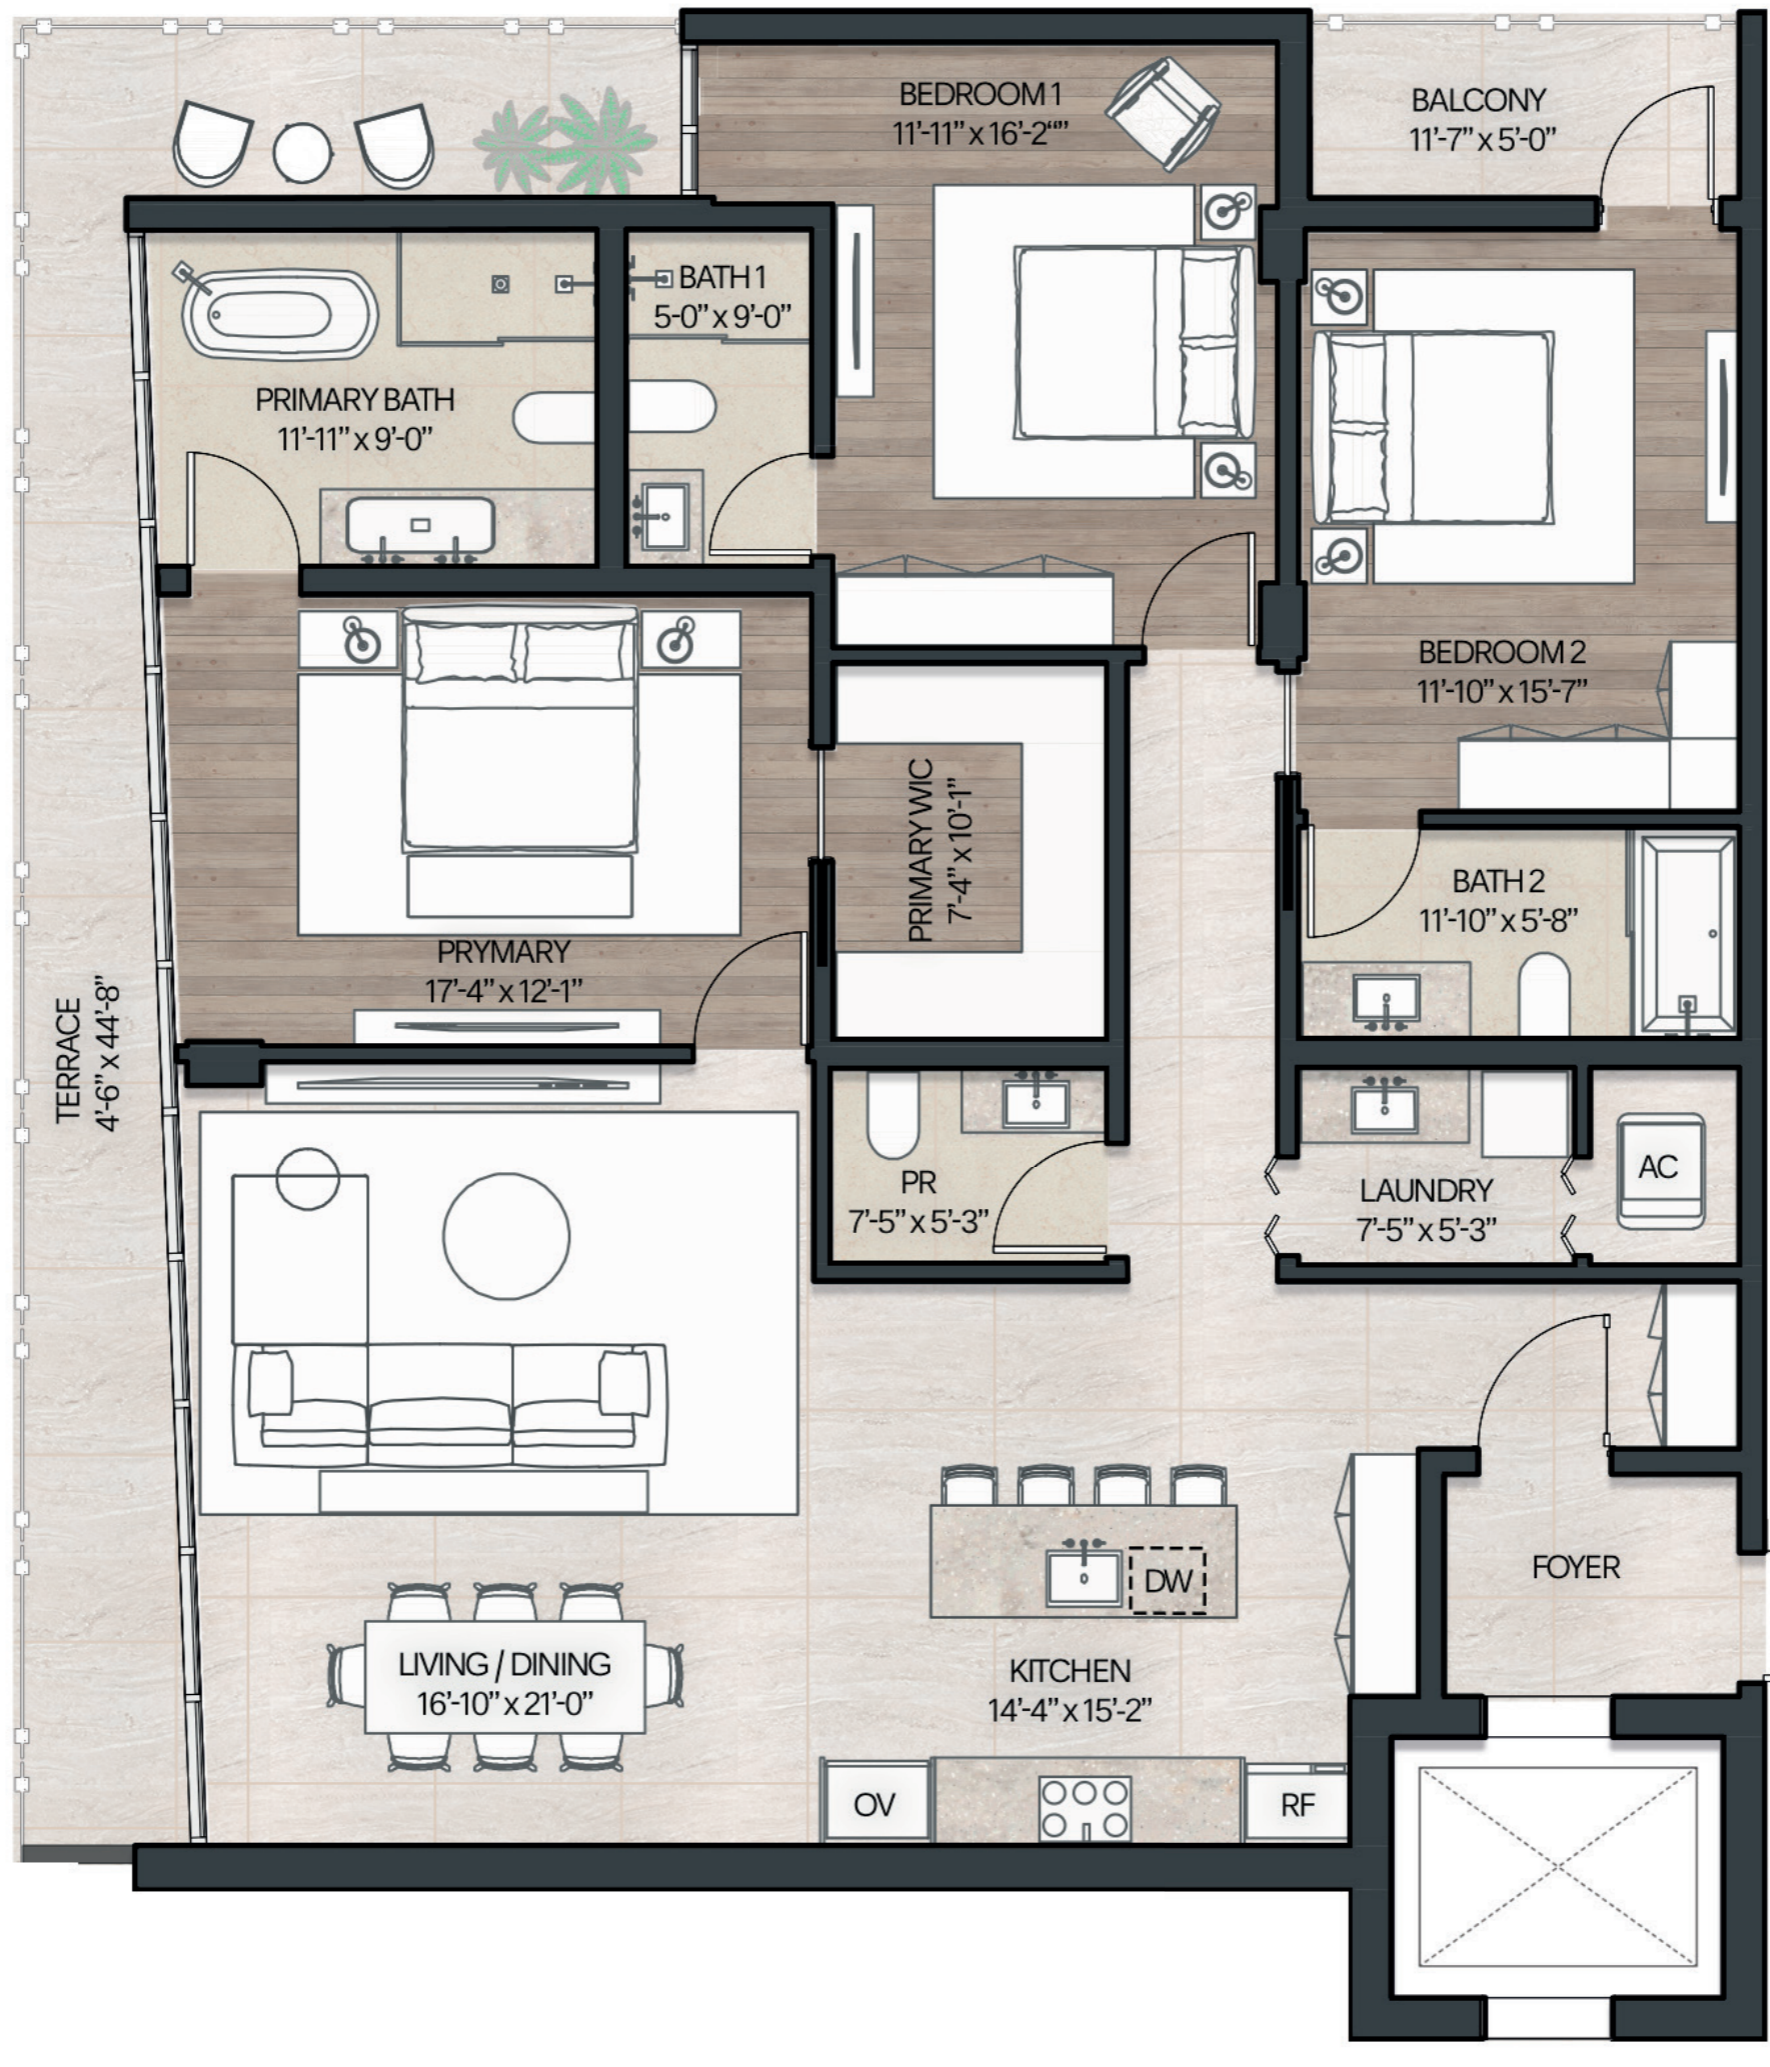

Residence 2A Level 2

3 Bedrooms
3 Bathrooms
Powder Room

Indoor Area: 1,946 ft² / 181 m²
Outdoor Area: 325 ft² / 30 m²
Total Area: 2,271 ft² / 211 m²

CANOPY & BAY VIEWS

Residence 2B Level 2

3 Bedrooms
3 Bathrooms
Powder Room

Indoor Area: 2,548 ft² / 237 m²
Outdoor Area: 319 ft² / 30 m²
Total Area: 2,867 ft² / 267 m²

CANOPY & BAY VIEWS

CANOPY & BAY VIEWS

Residence 2C Level 2

3 Bedrooms
3 Bathrooms
Powder Room

Indoor Area: 1,945 ft² / 181 m²
Outdoor Area: 331 ft² / 31 m²
Total Area: 2,276 ft² / 212 m²

CANOPY & BAY VIEWS

Residence 2D Level 2

3 Bedrooms
3 Bathrooms
Powder Room

Indoor Area: 2,544 ft² / 236 m²
Outdoor Area: 325 ft² / 30 m²
Total Area: 2,869 ft² / 266 m²

CANOPY & BAY VIEWS

Residence 3A Level 3

Indoor Area: 1,905 ft² / 177 m²
Outdoor Area: 307 ft² / 29 m²
Total Area: 2,212 ft² / 206 m²

CANOPY & BAY VIEWS

CANOPY & BAY VIEWS